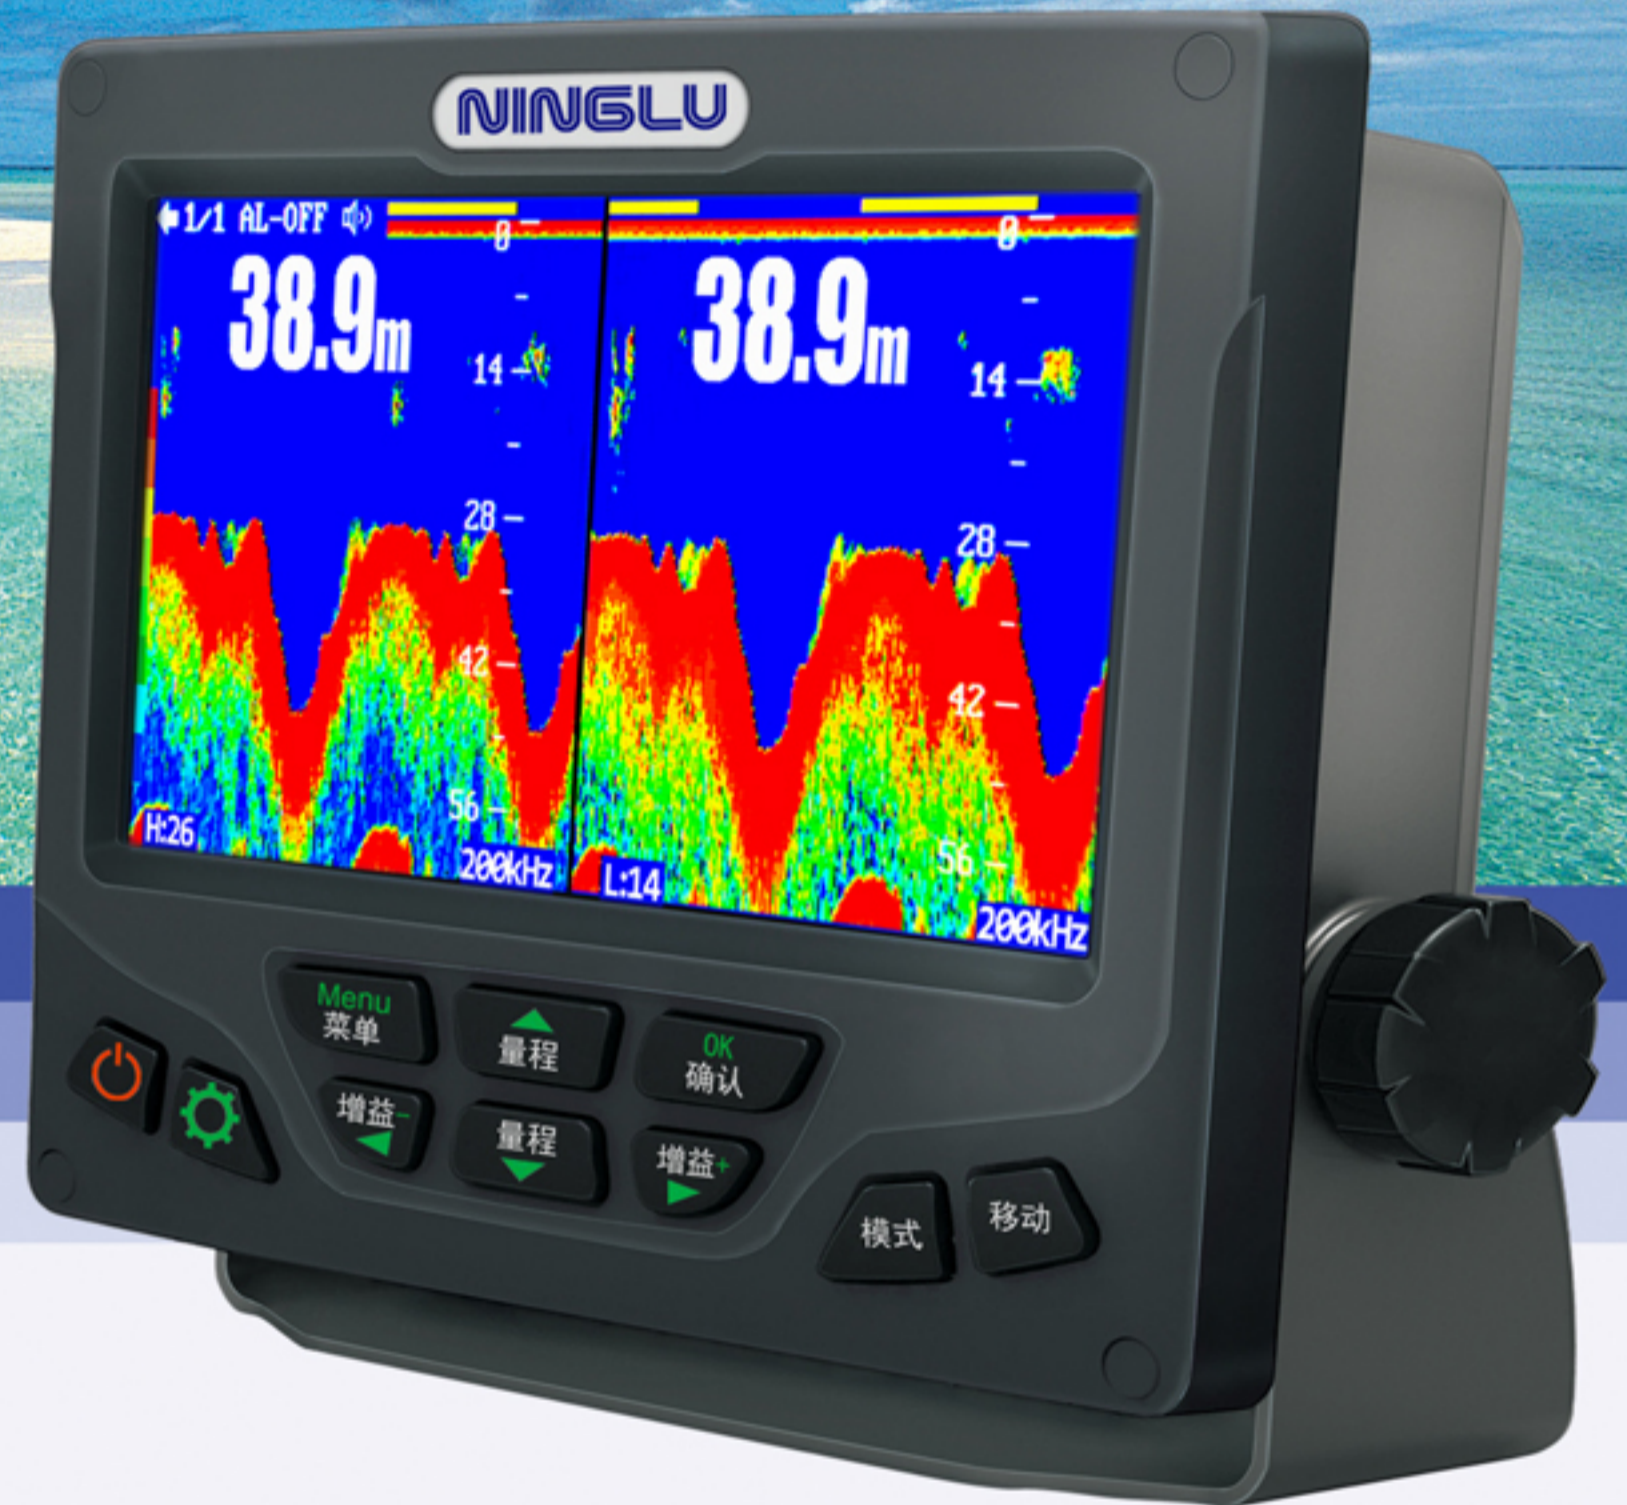

Enjoy your voyage!
快乐航海!

ISO9001 质量体系认证企业
ISO9001 Certified Company

- ◆ Dual-channels 200kHz
- ◆ Multi-installation modes
- ◆ Modern panel easy control
- ◆ Minimum detectable depth 0.3m

7 inch TFT Dual-channels Sounder

Item	Specification	Item	Specification
Frequency	Dual-channel 200kHz	Alarm Types	Shallow
Range	2.5~200m	Alarm Beeper	Buzzer(switch able),flashing
Auto Range	Yes	Power supply	DC24V (19~33V) , <20W
Min Depth	0.3m	Temperature	0~50°C, IEC 60945
Output Power	300W	Water Proof	IP52, IEC 60529
Echo Levels	8 colors signal levels	Weight	1.5kg
Time Scale	On screen 30s time scale	Measurement	188(W)164(H)65(D)mm