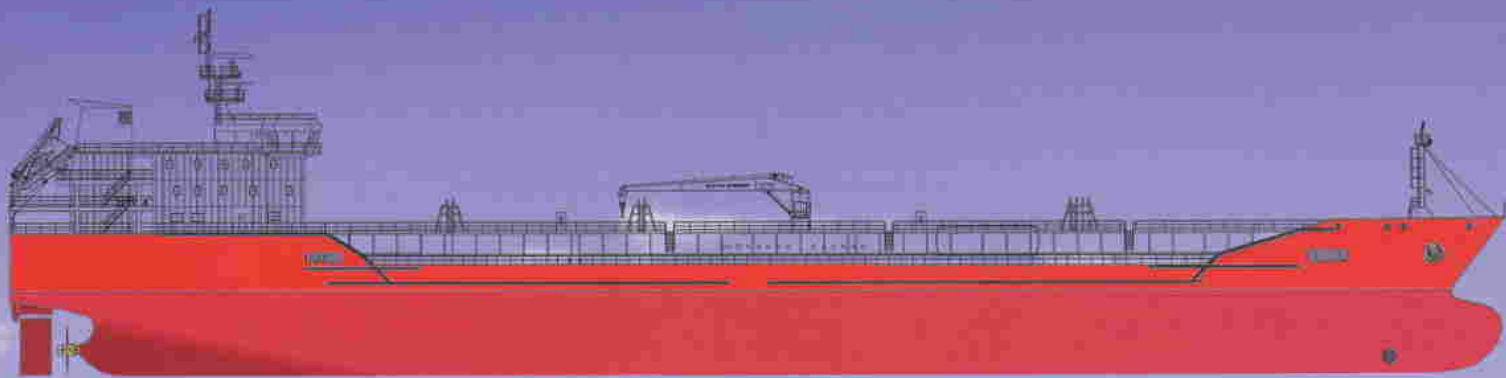

NB-05 15000 DWT IMO II CHEMICAL TANKER