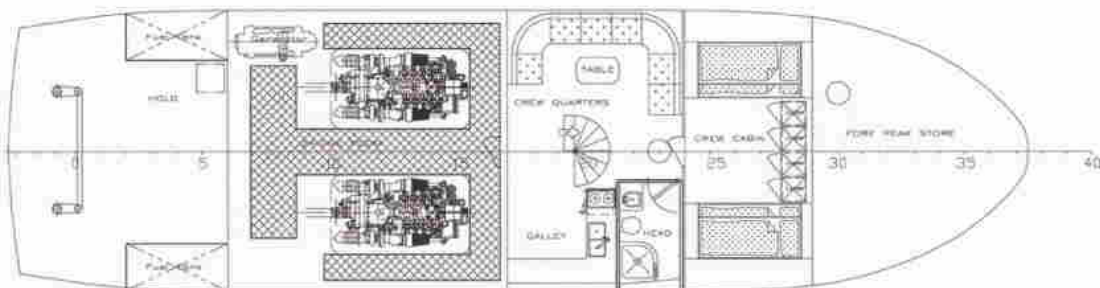

SUPPLY AND CREW BOAT

PROFILE

MAINDECK

TANK TOP

- PARTICULARS -

LENGTH (OVL)	18.5 m
LENGTH (SAL)	18.0 m
BEAM (SAL)	5.0 m
DRAFT (MLD)	1.8 m
DRAFT (MAX)	1.7 m
DRAFT (LOADS)	2.0 m
SPEED SERVICE	12.5 knts
CREW	3
PASSENGER	18 persons