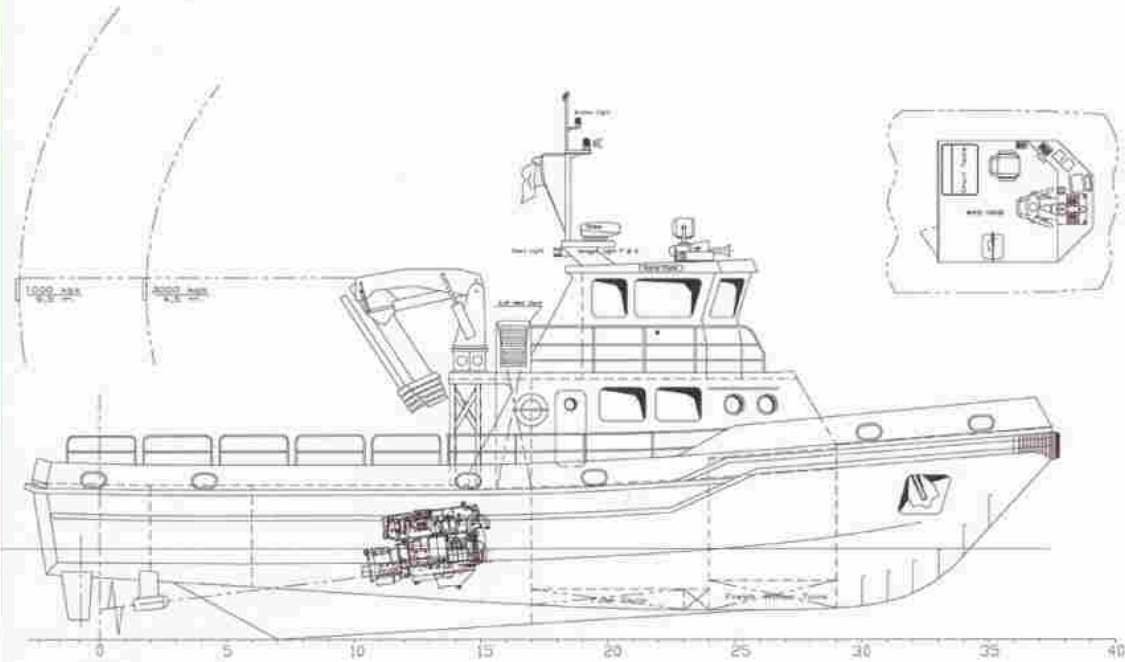

SUPPLY AND CREW BOAT

PROFILE

MAINDECK

TANK TOP

- PARTICULARS -

LENGTH (OVL)	18.5 m
LENGTH (SAL)	18.0 m
BEAM (SAL)	5.0 m
DRAFT (MLD)	1.8 m
DRAFT (MAX)	1.7 m
DRAFT (LOADS)	2.0 m
SPEED SERVICE	12.5 knts
CREW	3
PASSENGER	18 persons