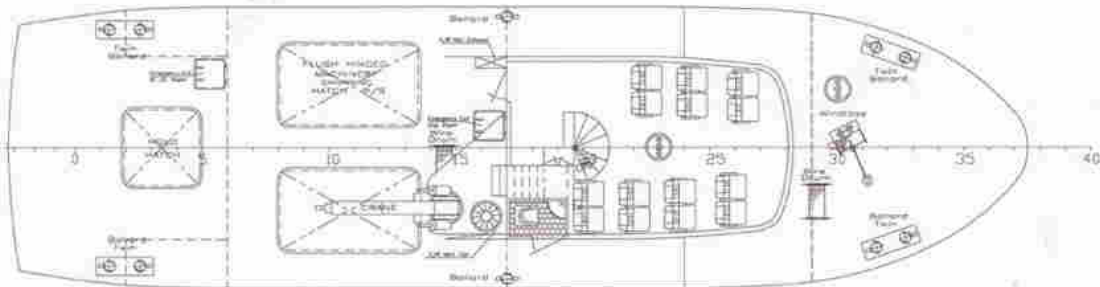

SUPPLY AND CREW BOAT

PROFILE

MAINDECK

TANK TOP

- PARTICULARS -

LENGTH (OVL)	18.5 m
LENGTH (SAL)	18.0 m
BEAM (SAL)	5.0 m
DRAFT (MLD)	1.8 m
DRAFT (MAX)	1.7 m
DRAFT (LOADS)	2.0 m
SPEED SERVICE	12.5 knts
CREW	3
PASSENGER	18 persons