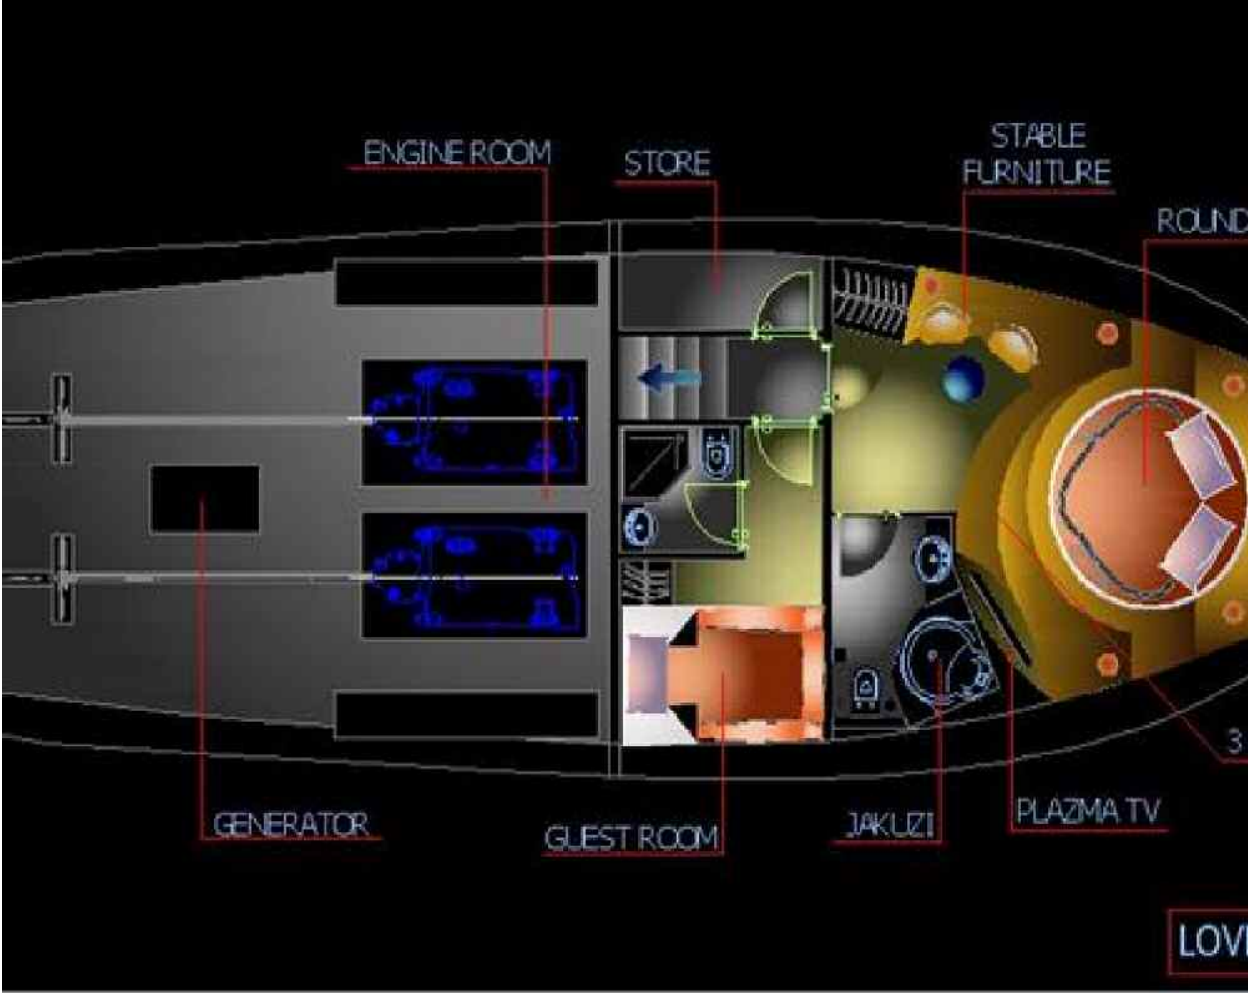

SEATING

STABLE FURNITURE

SUN DECK

DINING & SEATING

HELM STATION

ONE STEP

MAIN DECK

ENGINE ROOM

STORE

STABLE FURNITURE

ROUND

GENERATOR

GUEST ROOM

JAKUZI

PLAZMA TV

LOV