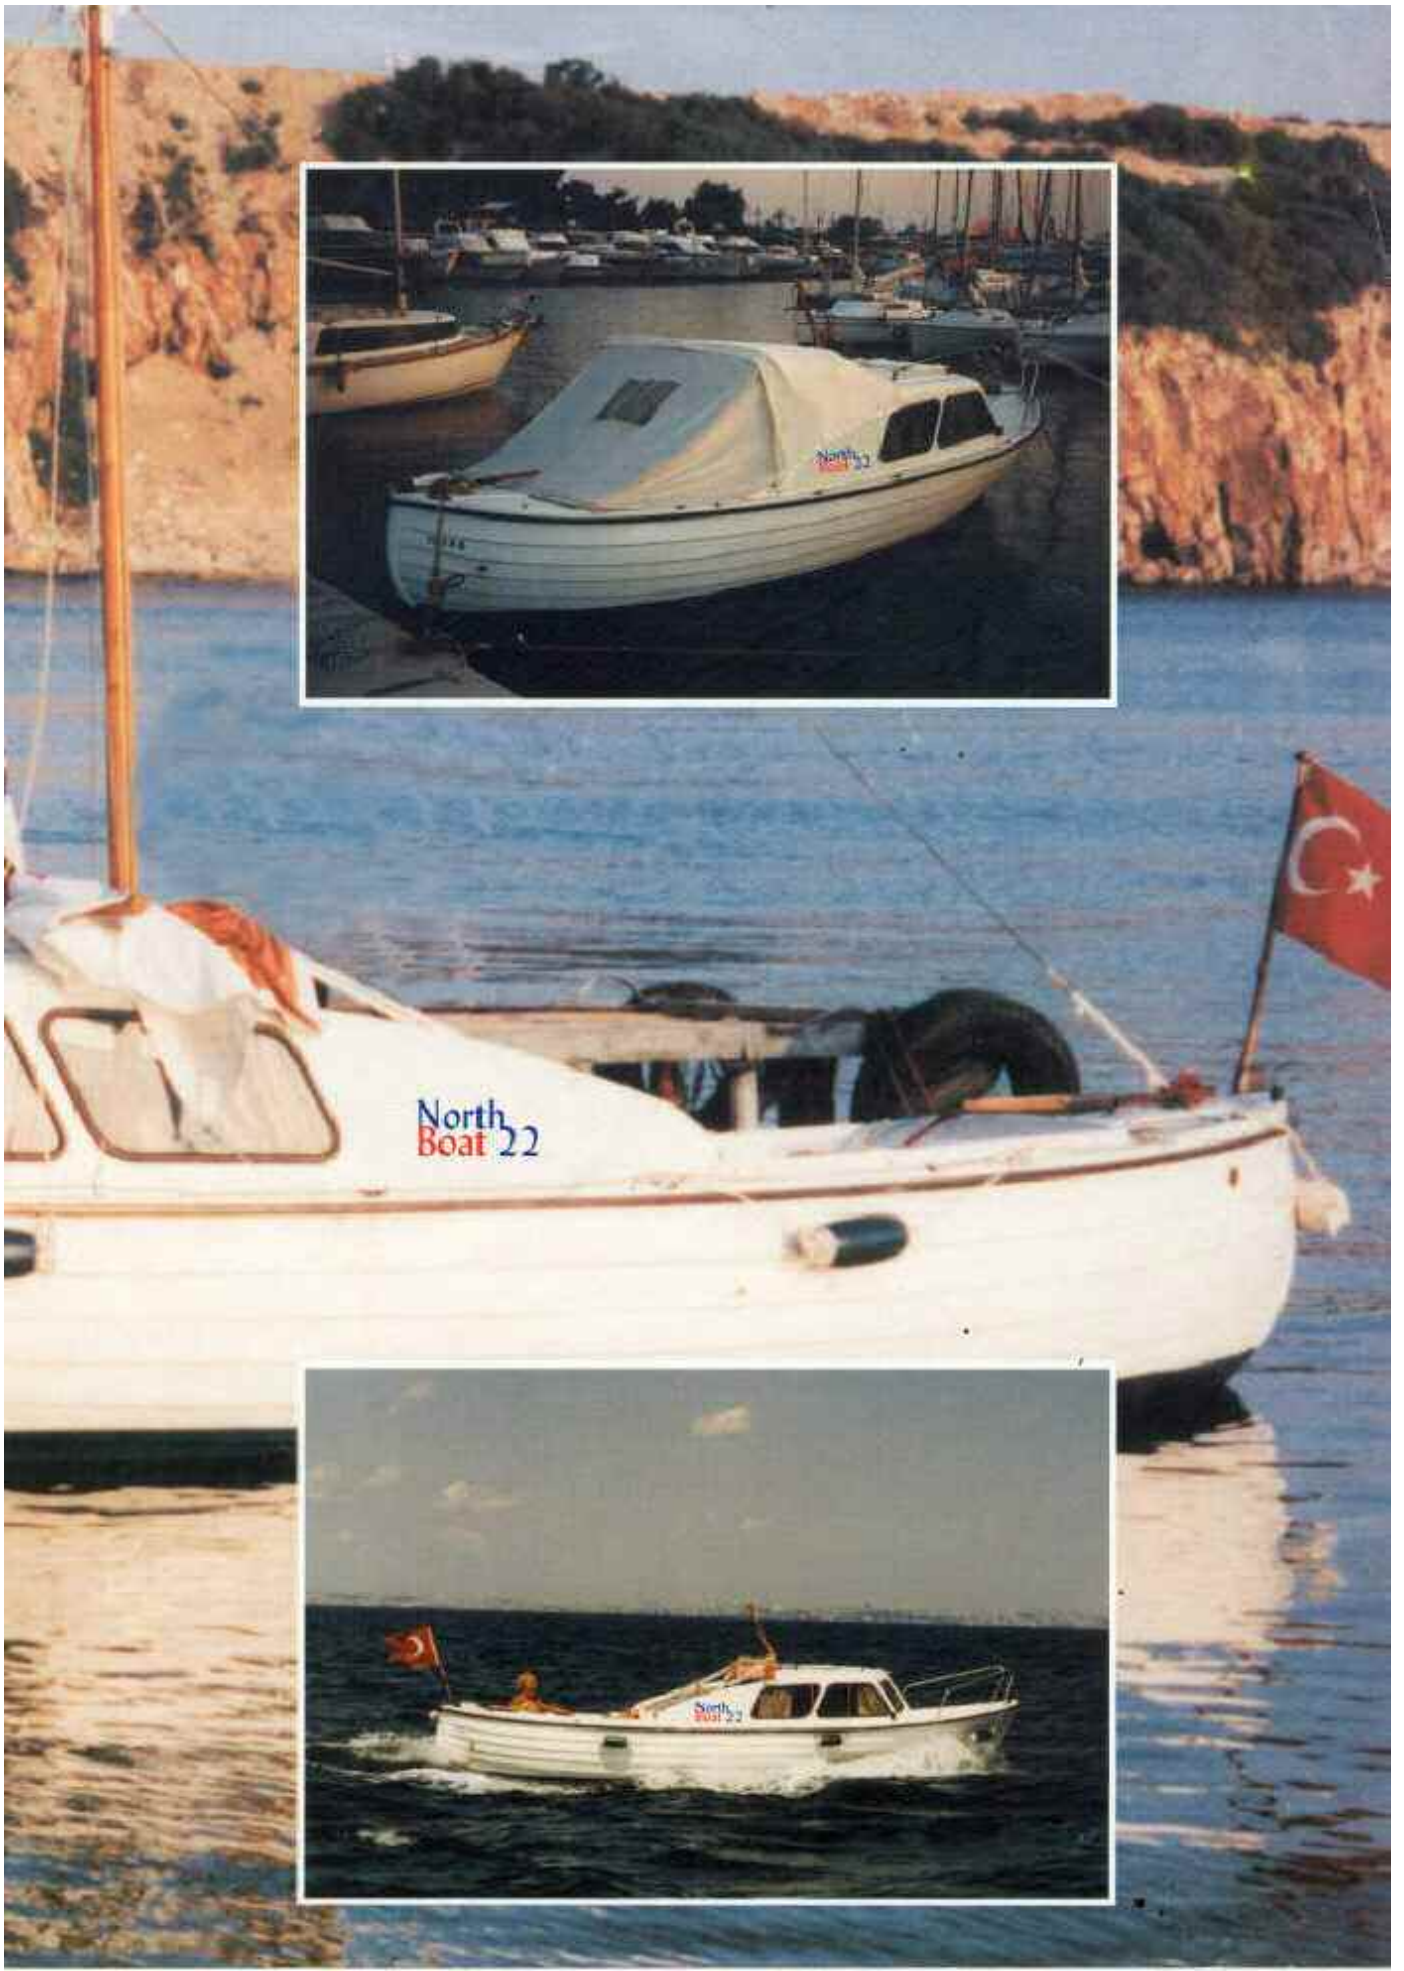

North Boat 22

Lenght 680 cm.

Beam 228 cm.

Weight 1200 kg.

Fuel tank capacity 50 lt.

Water tank capacity 15 lt.

Engine yanmar 27 Hp.

Top speed max 10 knots